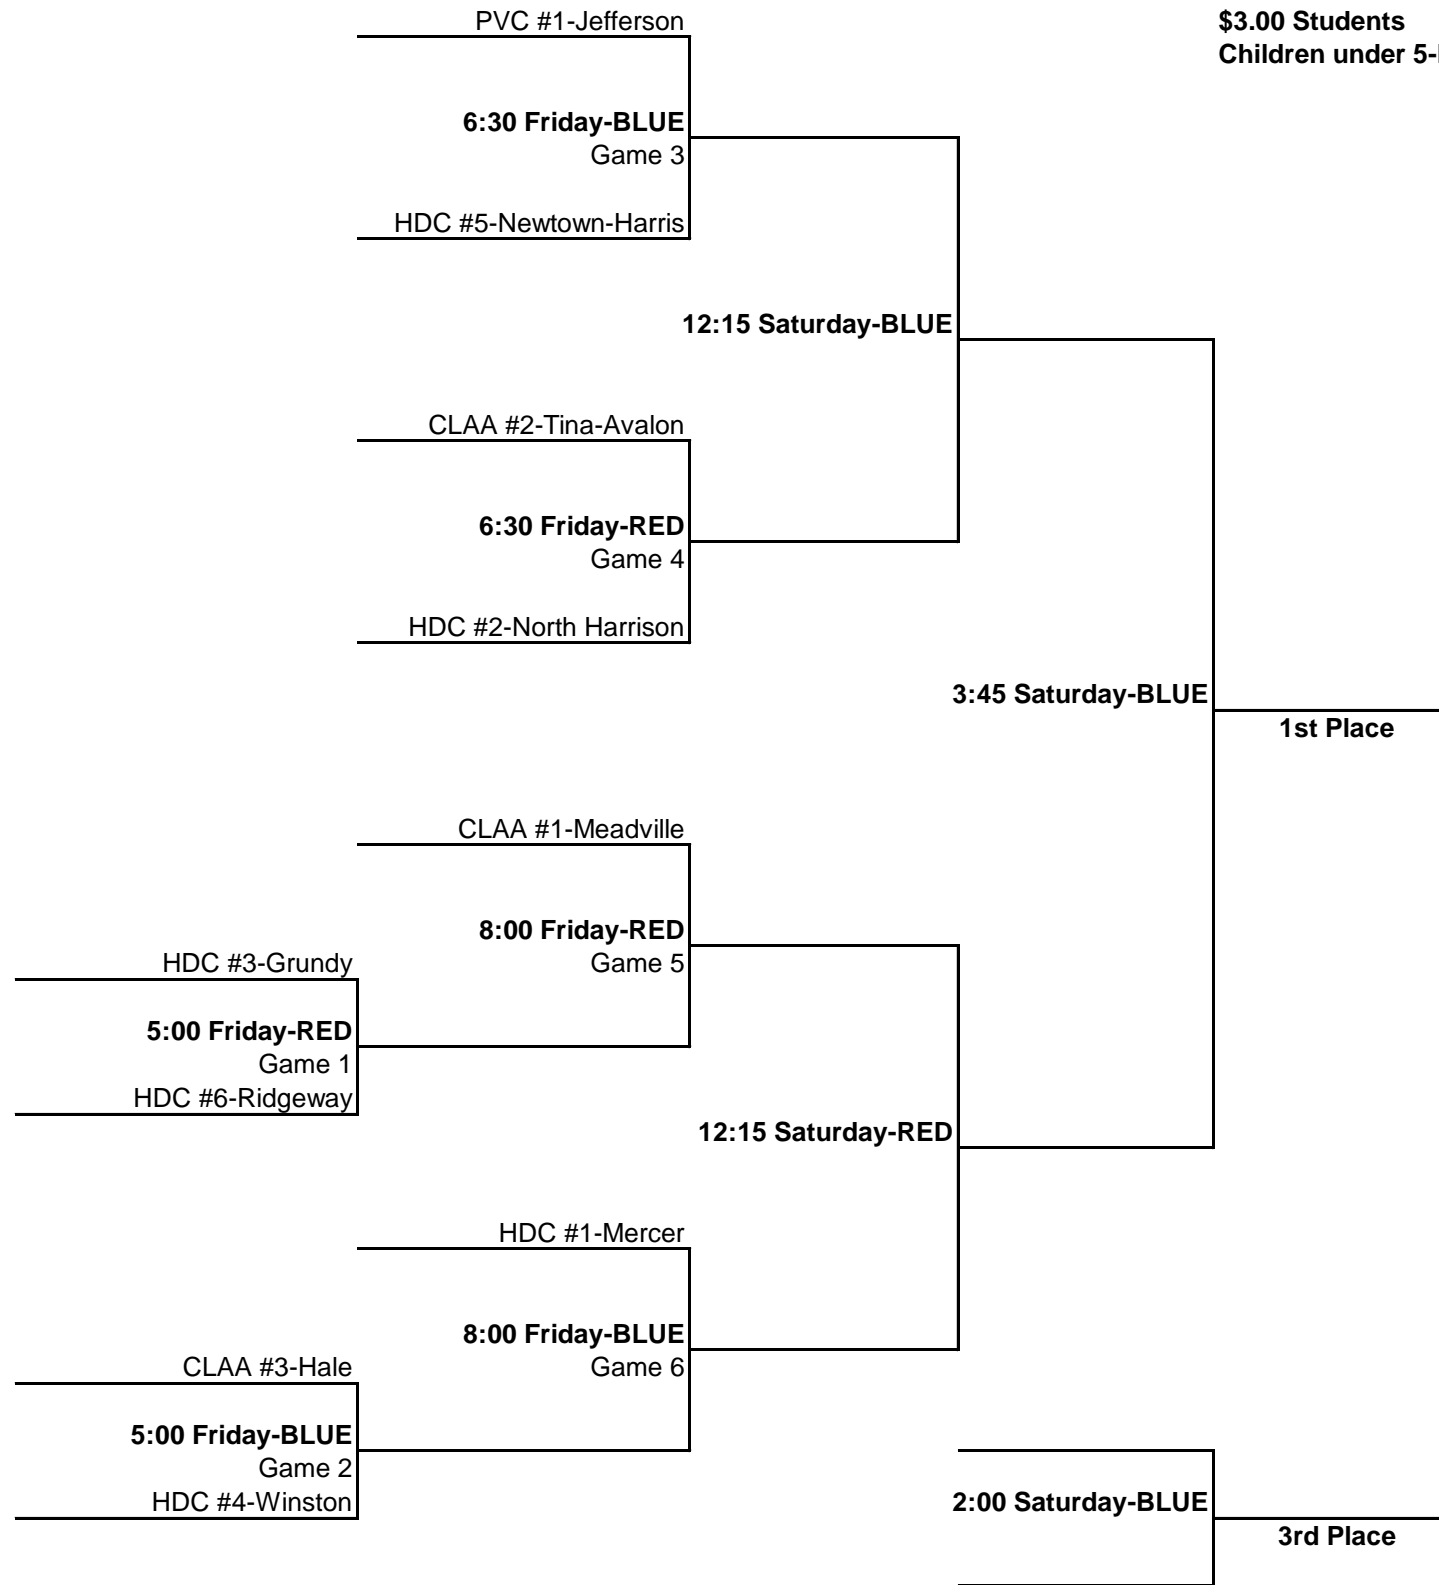

**21st Annual
MISSOURI BOYS STATE FASTPITCH TOURNAMENT
Sept. 28-29, 2012 Danner Park- Chillicothe**

ADMISSION
\$4.00 Adults
\$3.00 Students
Children under 5-FREE

1:30 time limit top team home	no time limit top team home	no time limit flip for home	no time limit flip for home
----------------------------------	--------------------------------	--------------------------------	--------------------------------

Run Rules
15 after 3
12 after 4
10 after 5

Water jugs will not be provided this year.

1:30 time limit flip for home	1:30 time limit flip for home
----------------------------------	----------------------------------